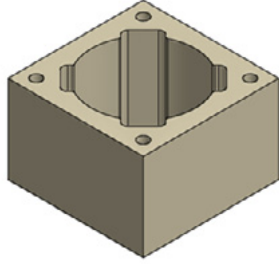

EXAMPLES OF SPECIAL PRODUCTS

Chimney & ventilation
block example

Chimney block
example

Formwork block
150x500x250

Formwork block
200x500x250

Formwork block
300x500x250

Lawn edge 60x200x1000

Openwork plate EKO
400x600x100

Road plate JUMBO
1000x750x120
& 900x600x100

Ventilation block 1 chamber
200x240x240

Ventilation block 2 chamber
240x360x240

Ventilation block 3 chamber
240x520x240

Your mould

Your mould

Your mould

Your mould