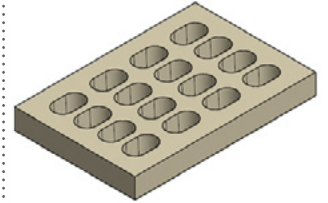

EXAMPLES OF SPECIAL PRODUCTS

Chimney & ventilation
block example

Chimney block
example

Formwork block
150x500x250

Formwork block
200x500x250

Formwork block
300x500x250

Lawn edge 60x200x1000

Openwork plate EKO
400x600x100

Road plate JUMBO
1000x750x120
& 900x600x100

Ventilation block 1 chamber
200x240x240

Ventilation block 2 chamber
240x360x240

Ventilation block 3 chamber
240x520x240

Your mould

Your mould

Your mould

Your mould