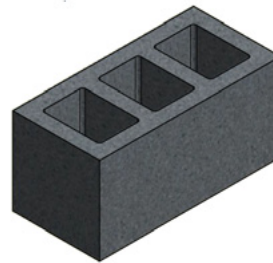

EXAMPLES OF SPECIAL PRODUCTS

Chimney & ventilation
block example

Chimney block
example

Formwork block
150x500x250

Formwork block
200x500x250

Formwork block
300x500x250

Lawn edge 60x200x1000

Openwork plate EKO
400x600x100

Road plate JUMBO
1000x750x120
& 900x600x100

Ventilation block 1 chamber
200x240x240

Ventilation block 2 chamber
240x360x240

Ventilation block 3 chamber
240x520x240

Your mould

Your mould

Your mould

Your mould