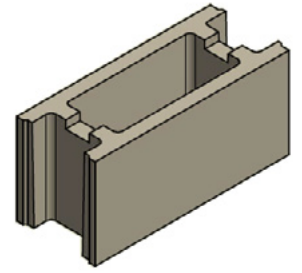

EXAMPLES OF SPECIAL PRODUCTS

Chimney & ventilation
block example

Chimney block
example

Formwork block
150x500x250

Formwork block
200x500x250

Formwork block
300x500x250

Lawn edge 60x200x1000

Openwork plate EKO
400x600x100

Road plate JUMBO
1000x750x120
& 900x600x100

Ventilation block 1 chamber
200x240x240

Ventilation block 2 chamber
240x360x240

Ventilation block 3 chamber
240x520x240

Your mould

Your mould

Your mould

Your mould