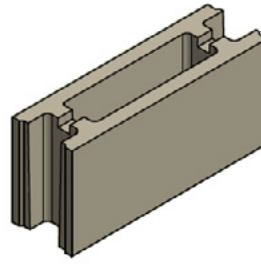

EXAMPLES OF SPECIAL PRODUCTS

Chimney & ventilation
block example

Chimney block
example

Formwork block
150x500x250

Formwork block
200x500x250

Formwork block
300x500x250

Lawn edge 60x200x1000

Openwork plate EKO
400x600x100

Road plate JUMBO
1000x750x120
& 900x600x100

Ventilation block 1 chamber
200x240x240

Ventilation block 2 chamber
240x360x240

Ventilation block 3 chamber
240x520x240

Your mould

Your mould

Your mould

Your mould