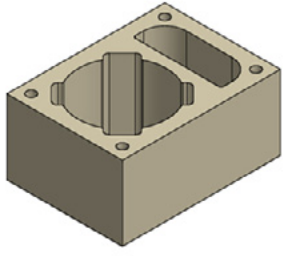

EXAMPLES OF SPECIAL PRODUCTS

Chimney & ventilation
block example

Chimney block
example

Formwork block
150x500x250

Formwork block
200x500x250

Formwork block
300x500x250

Lawn edge 60x200x1000

Openwork plate EKO
400x600x100

Road plate JUMBO
1000x750x120
& 900x600x100

Ventilation block 1 chamber
200x240x240

Ventilation block 2 chamber
240x360x240

Ventilation block 3 chamber
240x520x240

Your mould

Your mould

Your mould

Your mould