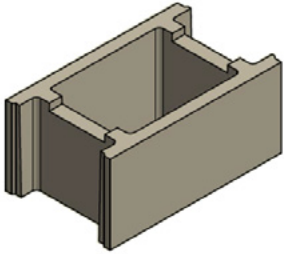

EXAMPLES OF SPECIAL PRODUCTS

Chimney & ventilation
block example

Chimney block
example

Formwork block
150x500x250

Formwork block
200x500x250

Formwork block
300x500x250

Lawn edge 60x200x1000

Openwork plate EKO
400x600x100

Road plate JUMBO
1000x750x120
& 900x600x100

Ventilation block 1 chamber
200x240x240

Ventilation block 2 chamber
240x360x240

Ventilation block 3 chamber
240x520x240

Your mould

Your mould

Your mould

Your mould